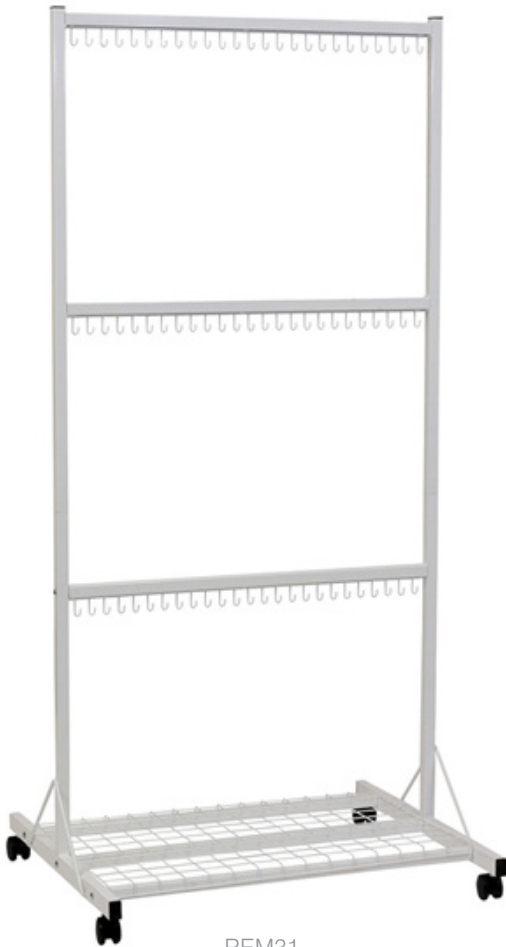

Resource Bag Rack

REM31

REM32

Name: Resource Bag Rack

Description: Portable Resource Bag Rack with hanging hooks. Built to NSW DET standards..

Code: REM31- 3 Tier
REM32 - 2 Tier

Size: REM31 885mmW x 710mmD x 1830mmH
REM32 885mmW x 565mmD x 1600mmH

Composition: ERW Commercial grade braced powder coated frame
Hanging hooks
Wire mesh shelf
Castors

LAMINEX
EO BOARD

BUILT BY BATGER