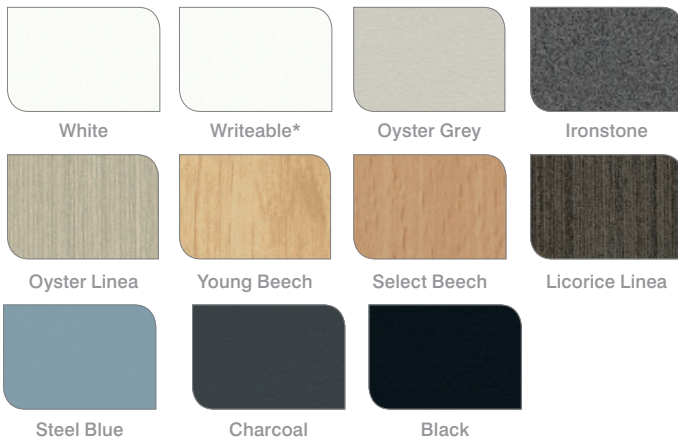

# Pottery Bench

**Name:** Pottery Bench

**Description:** Pottery Bench. Built by Batger to NSW DET standards.

**Code:** REB81

**Size:** 1770W x 885D x 800H

**Composition:** ERW Commercial grade powder coated steel frame  
18mm Laminate Board (Laminex E0)  
Shelf

**Options:** Top/Shelf available in variety of colours  
Sizes  
Lockable Castors

## Colours

More colours available - call 1300 553 240