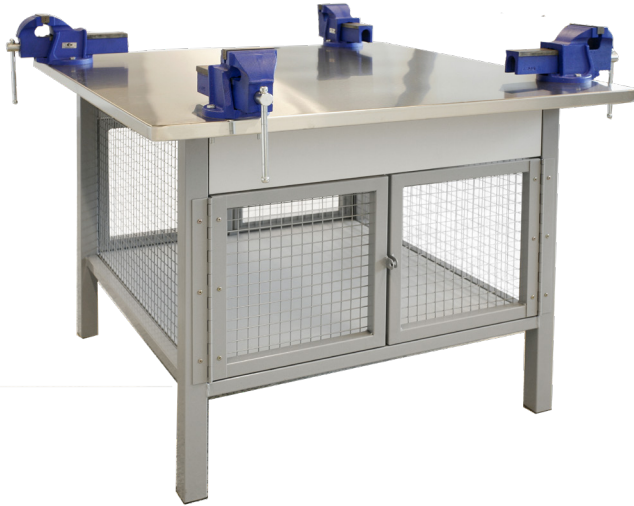

## SPECIFICATIONS

W1200 D1200 H860

### PRODUCT DESCRIPTION

Metalwork Bench with 4 Stations and storage. High quality and durable, built by Batger to NSW DET standards for Tafes, Schools and all other workshop spaces.

### OPTIONS

- 4 stations (2 stations available)
- Storage available in variety of colours
- Customized storage cupboard
- Budget version available - without cupboard

### COMPOSITION

- ERW Commercial grade powder coated steel frame
- Stainless steel top
- 4 Metalwork vices
- Double Door mesh cupboard - lockable
- Handles
- Shelf
- Lock