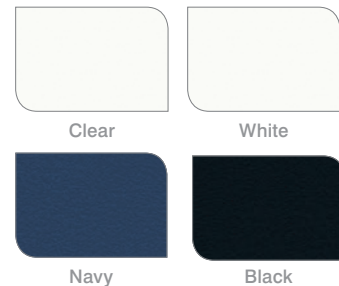

Code: REB54

Size: 1435W x 435D x 865H

Composition: 18mm Laminex E0 board
Castors
Tote trays (Available in blue, black, white & clear only)

Options: Compact laminate top
Configurations and sizes

Colours

Tray Colours

More colours available - call 1300 553 240