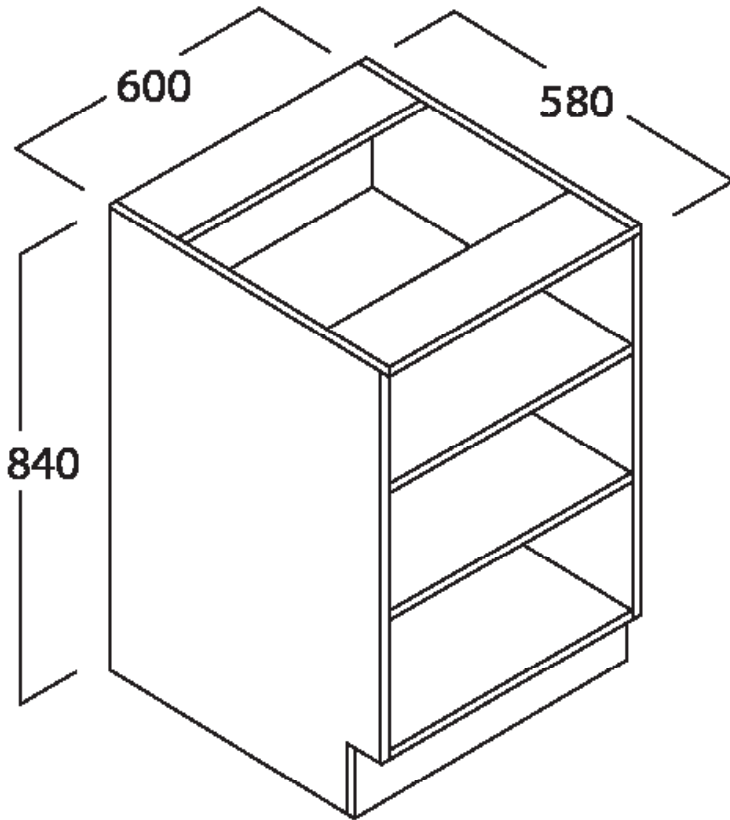

Open Bench Cupboard 600

Name: Open Bench Cupboard 600

Description: Open Bench Cupboard and no benchtop. Built by Batger to NSW DET standards.

Code: REB49

Size: 600W x 580D x 840H

Composition: 18mm Laminex E0 board
Adjustable feet for levelling (Internal)
2 Shelves