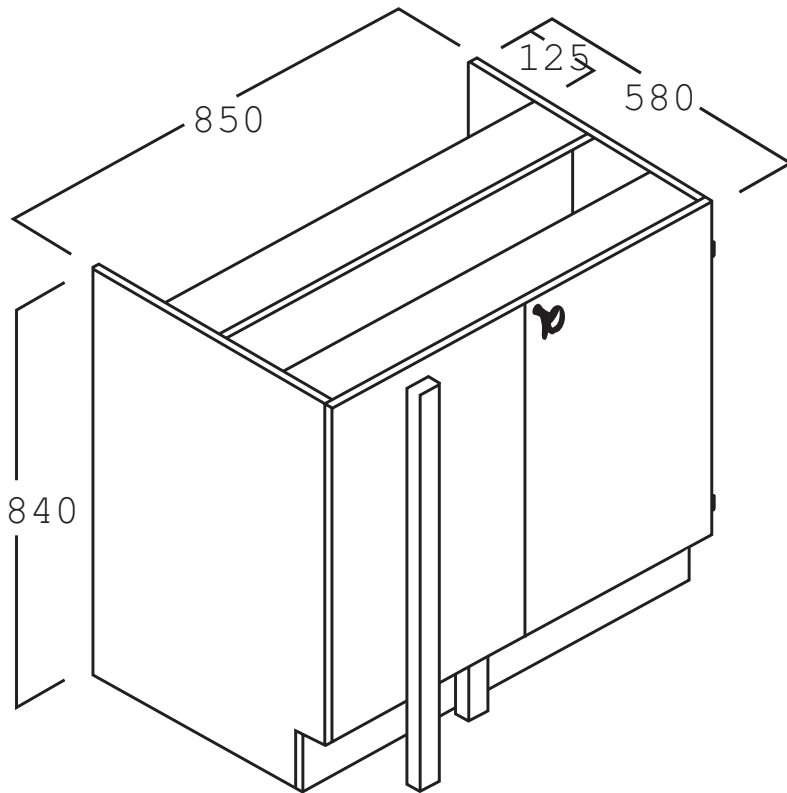

# Shallow Corner Bench Cupboard 850

**Name:** Shallow Corner Bench Cupboard 850

**Description:** Shallow Corner Bench Cupboard with 1 Door (Lockable), fixed panel and no benchtop. Built by Batger to NSW DET standards.

**Code:** REB46

**Size:** 850W x 580D x 840H

**Composition:** 18mm Laminex E0 board  
Adjustable feet for levelling (Internal)  
1 Shelf  
1 Door  
Fixed Panel

**Options:** Benchtop  
LH or RH Door  
Colour  
Handles  
Castors