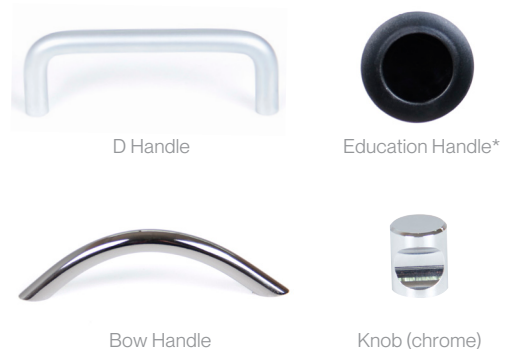

Handles

More colours available in the Laminex Commercial Range brochure on our website.

* Default unless specified