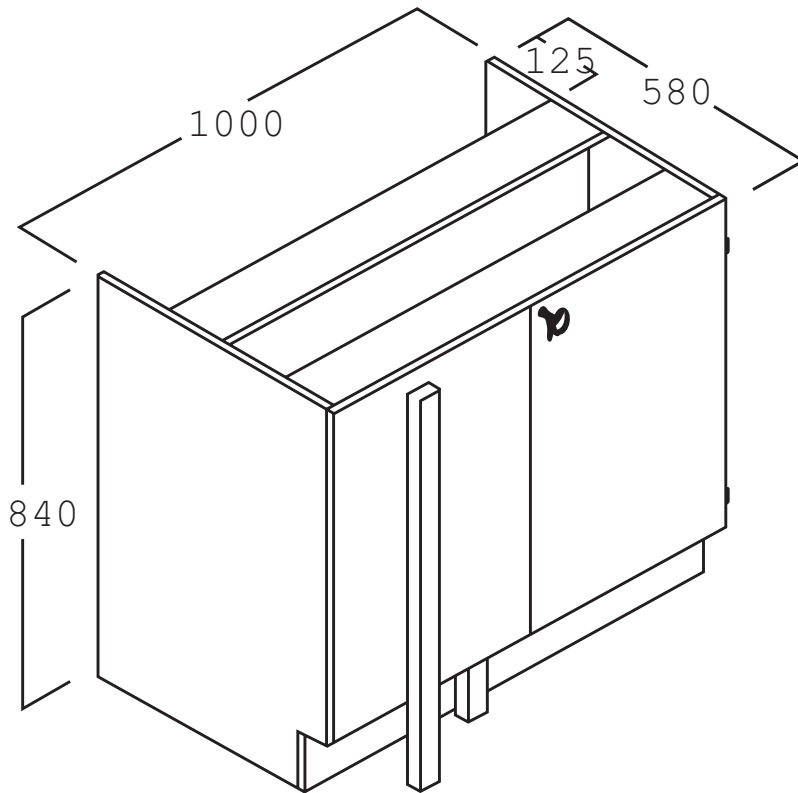

# Shallow Corner Bench Cupboard

**Name:** Shallow Corner Bench Cupboard

**Description:** Shallow Corner Bench Cupboard with 1 Door (Lockable), fixed panel and no benchtop. Built by Batger to NSW DET standards.

**Code:** REB44

**Size:** 1000W x 580D x 840H

**Composition:** 18mm Laminex E0 board  
Adjustable feet for levelling (Internal)  
1 Shelf  
1 Door  
Fixed Panel

**Options:** Benchtop  
LH or RH Door  
Colour  
Handles  
Castors