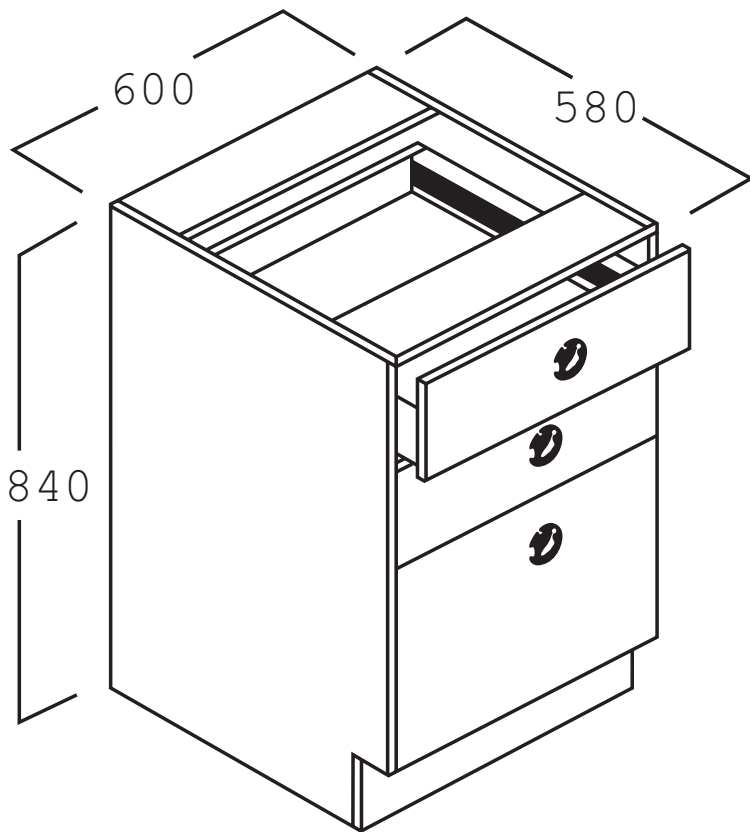

3 Drawer Bench Cupboard 600

Name: 3 Drawer Bench Cupboard 600

Description: 3 Drawer Bench Cupboard 600 and no benchtop. Built by Batger to NSW DET standards.

Code: REB34

Size: 600W x 580D x 840H

Composition: 18mm Laminex E0 board
Adjustable feet for levelling (Internal)
3 Drawers
Lock