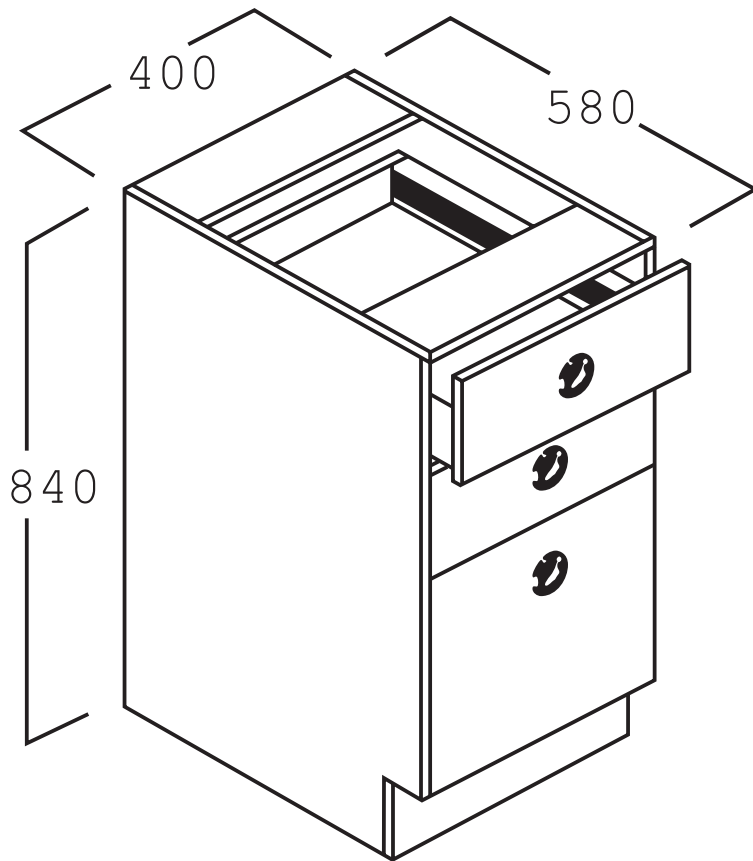

3 Drawer Bench Cupboard 400

Name: 3 Drawer Bench Cupboard 400

Description: 3 Drawer Bench Cupboard 400 and no benchtop. Built by Batger to NSW DET standards.

Code: REB33

Size: 400W x 580D x 840H

Composition: 18mm Laminex E0 board
Adjustable feet for levelling (Internal)
3 Drawers
Lock