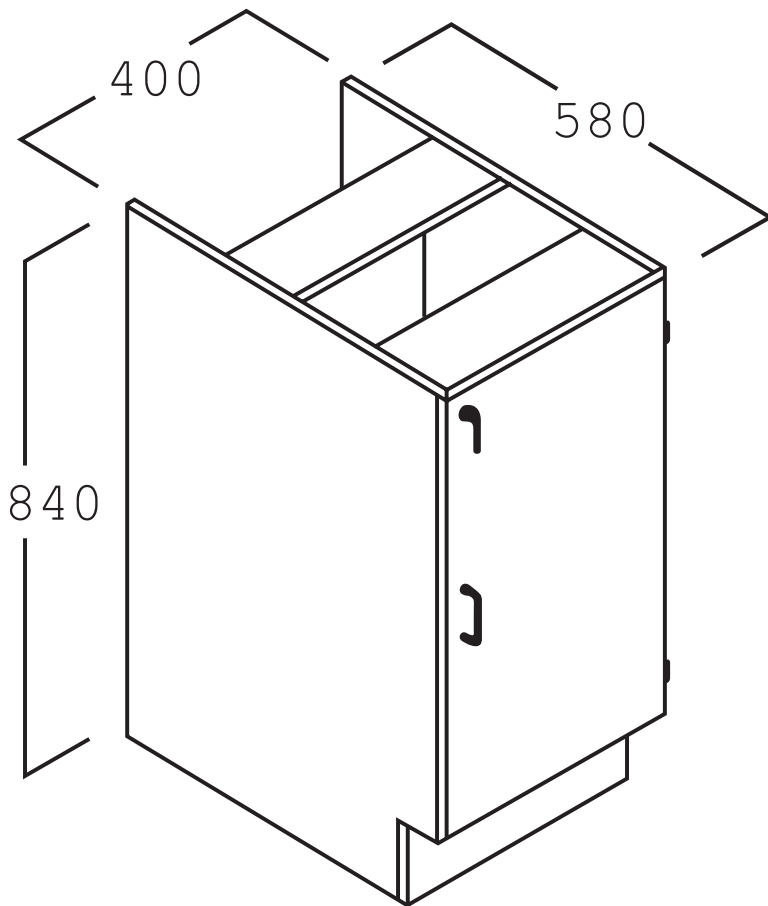

# Shallow Bench Cupboard 400

**Name:** Shallow Bench Cupboard 400

**Description:** Shallow Bench Cupboard 400 with 1 Door (Lockable) and no benchtop. Built by Batger to NSW DET standards.

**Code:** REB30

**Size:** 400W x 580D x 840H

**Composition:** 18mm Laminex E0 board  
Adjustable feet for levelling (Internal)  
1 Shelf  
Lock

**Options:** Benchtop  
LH or RH Door  
Colour  
Handles  
Castors