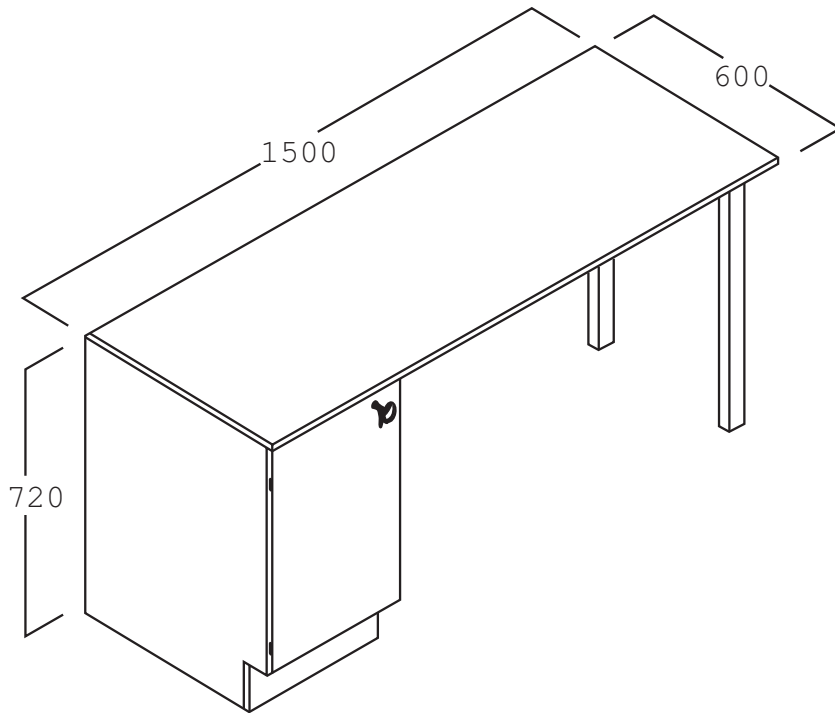

Bench Cupboard Workstation

Name: Bench Cupboard Workstation

Description: Bench Cupboard Workstation with long bench and storage. Built by Batger to NSW DET standards.

Code: REB280

Size: 1500W x 600D x 720H

Composition: 18mm Laminex E0 board
Adjustable feet for levelling (Internal)
1 Storage Cupboard

Options: LH or RH Door
Colour
Handles
Castors

LAMINEX
EO BOARD

BUILT BY BATGER

Colours

Handles

More colours available in the **Laminex Commercial Range** brochure on our website.