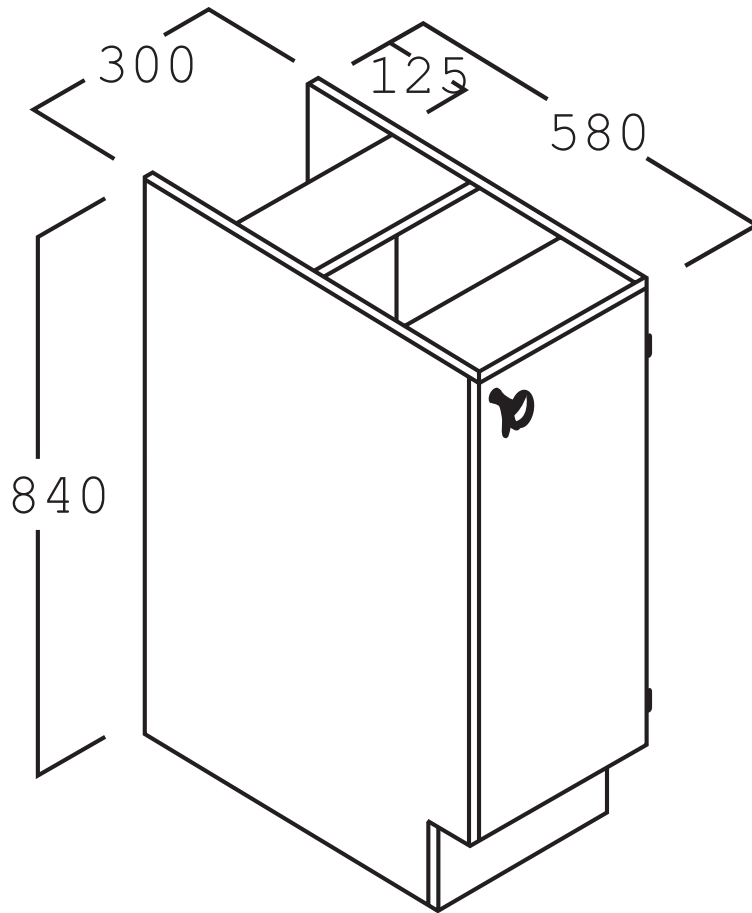

Shallow Bench Cupboard 300

Name: Shallow Bench Cupboard 300

Description: Shallow Bench Cupboard 300 with 1 Door (Lockable) and no benchtop. Built by Batger to NSW DET standards.

Code: REB28

Size: 300W x 580D x 840H

Composition: 18mm Laminex E0 board
Adjustable feet for levelling (Internal)
1 Shelf
Lock

Options: Benchtop
LH or RH Door
Colour
Handles
Castors

Colours

Handles

More colours available in the **Laminex Commercial Range** brochure on our website.