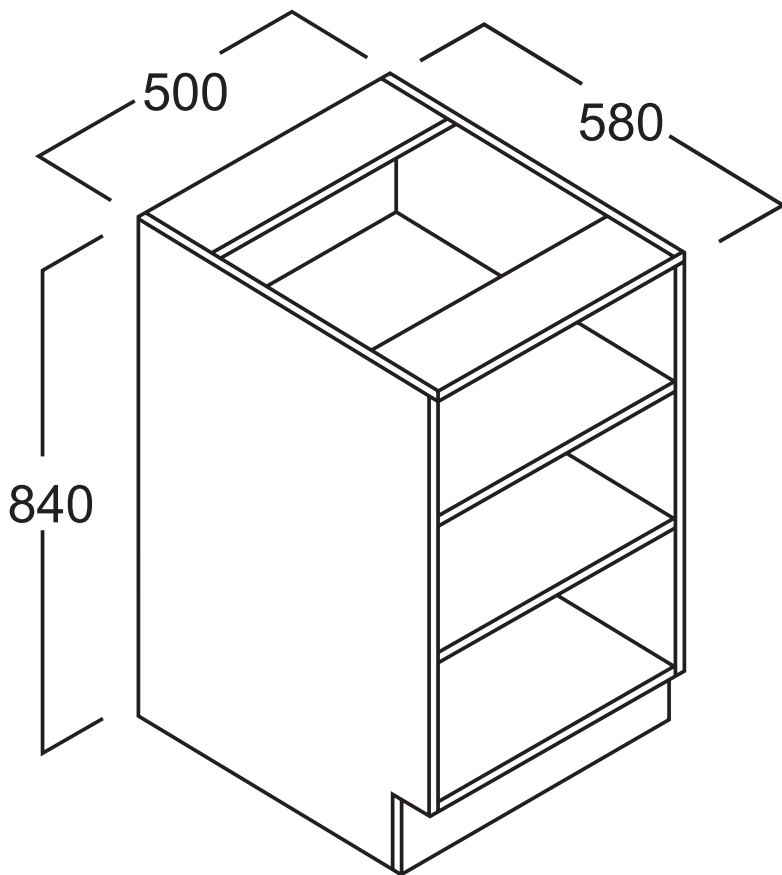

# Open Bench Cupboard 500

**Name:** Open Bench Cupboard 500

**Description:** Open Bench Cupboard 500 and no benchtop. Built by Batger to NSW DET standards.

**Code:** REB25

**Size:** 500W x 580D x 840H

**Composition:** 18mm Laminex E0 board  
Adjustable feet for levelling (Internal)  
2 Shelves