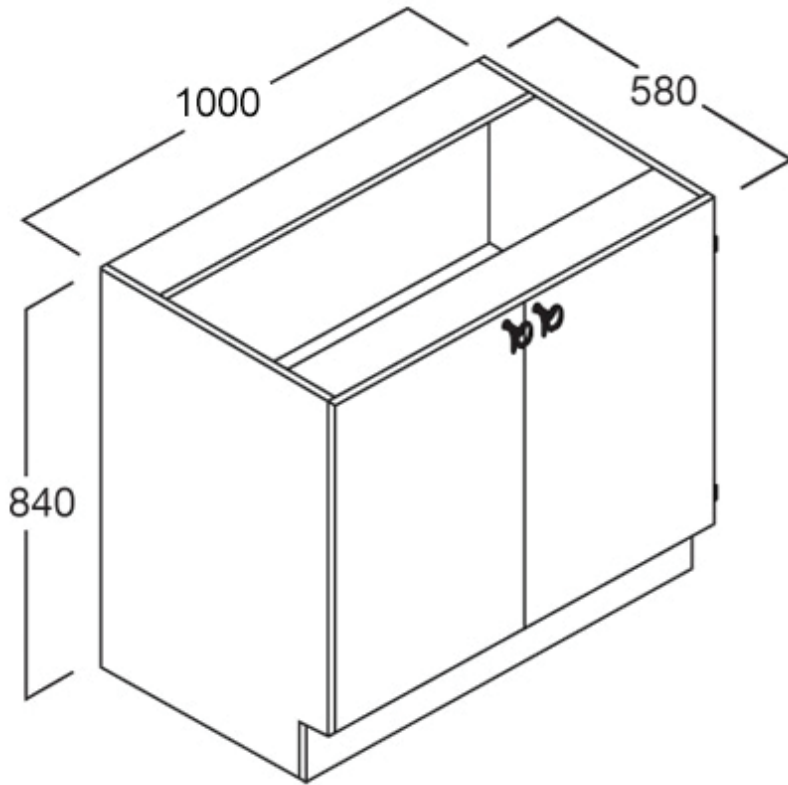

Bench Cupboard 1000

Name: Bench Cupboard 1000

Description: Bench Cupboard 1000 with 2 Doors (Lockable) and no Benchtop. Built by Batger to NSW DET standards.

Code: REB21

Size: 1000W x 580D x 840H

Composition: 18mm Laminex E0 board
Adjustable feet for levelling (Internal)
1 Shelf
Locks