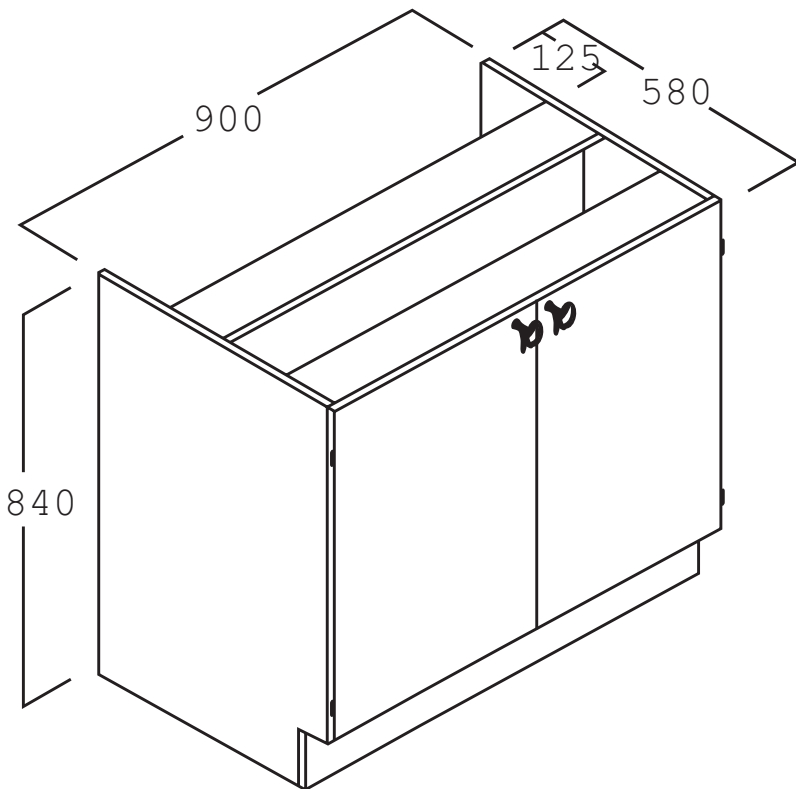

Shallow Bench Cupboard 900

Name: Shallow Bench Cupboard 900

Description: Shallow Bench Cupboard 900 with 2 doors (Lockable) and no Benchtop. Built by Batger to NSW DET standards.

Code: REB128

Size: 900W x 580D x 840H

Composition: 18mm Laminex E0 board
Adjustable feet for levelling (Internal)
1 Shelf
Lock

Options: Benchtop
Colour
Handles
Castors

Colours

Handles

More colours available in the **Laminex Commercial Range** brochure on our website.