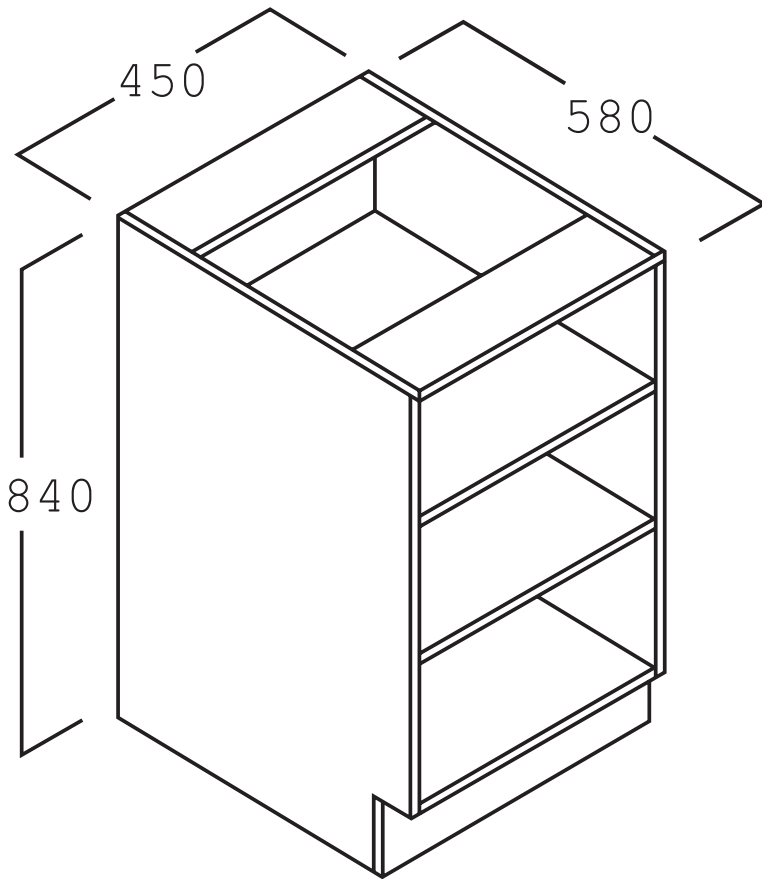

Open Bench Cupboard 450

Name: Open Bench Cupboard 450

Description: Open Bench Cupboard 450 with 2 shelves and no Benchtop. Built by Batger to NSW DET standards.

Code: REB127

Size: 450W x 580D x 840H

Composition: 18mm Laminex E0 board
Adjustable feet for levelling (Internal)
2 Shelves