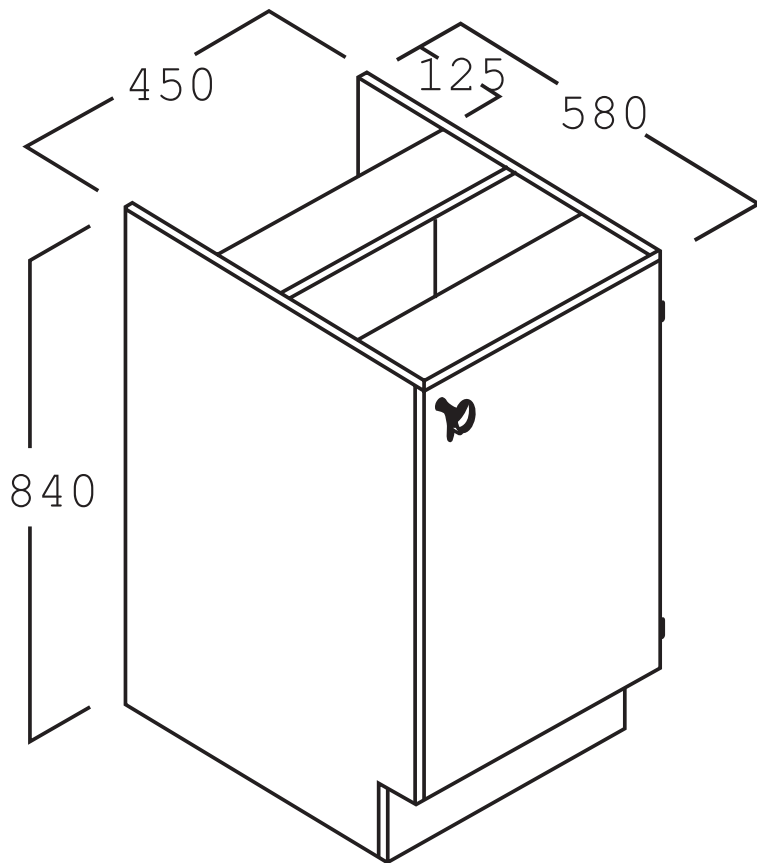

# Shallow Bench Cupboard 450

**Name:** Shallow Bench Cupboard 450

**Description:** Shallow Bench Cupboard 450 with 1 door (Lockable) and no benchtop. Built by Batger to NSW DET standards.

**Code:** REB125

**Size:** 450W x 580D x 840H

**Composition:** 18mm Laminex E0 board  
Adjustable feet for levelling (Internal)  
1 Shelf  
Lock

**Options:** Benchtop  
LH or RH Door  
Colour  
Handles  
Castors