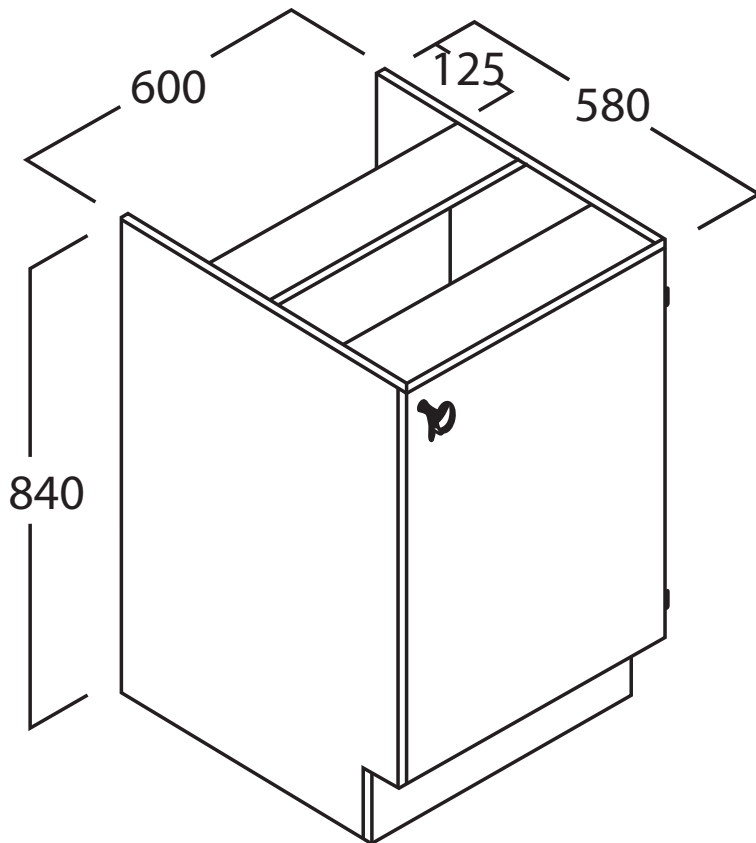

# Shallow Bench Cupboard 600

**Name:** Shallow Bench Cupboard 600

**Description:** Shallow Bench Cupboard 600 with 1 door (Lockable) and no benchtop. Built by Batger to NSW DET standards.

**Code:** REB123

**Size:** 600W x 580D x 840H

**Composition:** 18mm Laminex E0 board  
Adjustable feet for levelling (Internal)  
1 Shelf  
Lock

**Options:** Benchtop  
LH or RH Door  
Colour  
Handles  
Castors