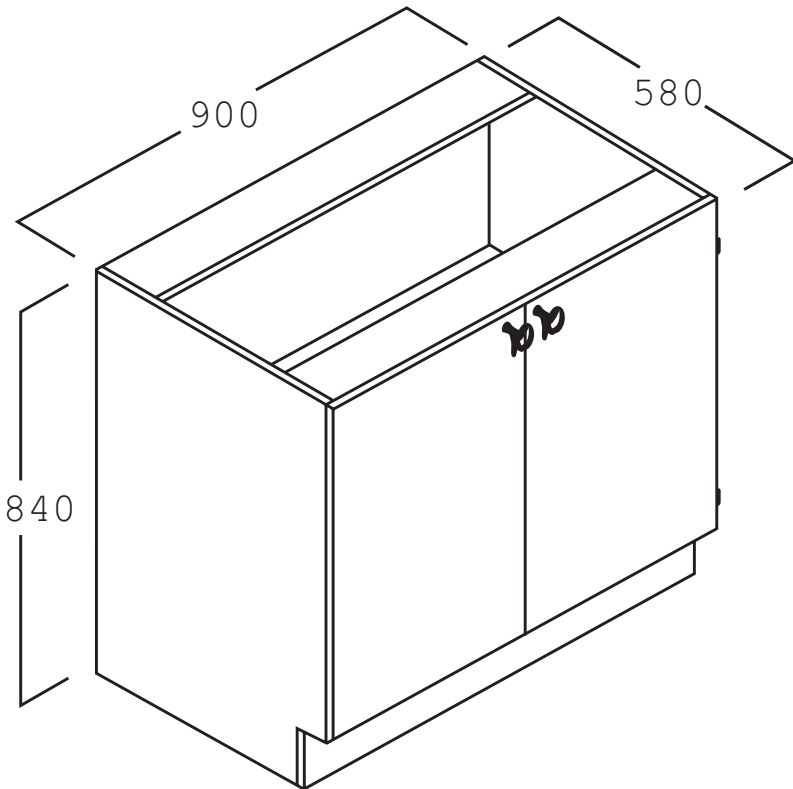

Bench Cupboard 900

Name: Bench Cupboard 900

Description: Bench Cupboard 900 with 2 doors (Lockable) and no benchtop. Built by Batger to NSW DET standards.

Code: REB122

Size: 900W x 500D x 840H

Composition: 18mm Laminex E0 board
Adjustable feet for levelling (Internal)
1 Shelf
Locks