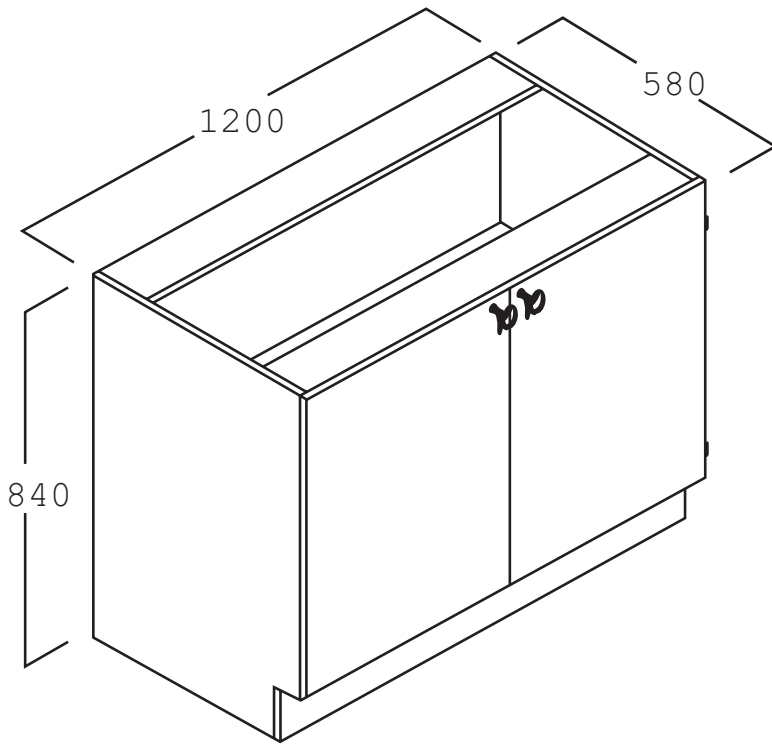

Bench Cupboard 1200

Name: Bench Cupboard 1200

Description: Bench Cupboard 1200 with 2 doors (Lockable) and no benchtop. Built by Batger to NSW DET standards.

Code: REB121

Size: 1200W x 580D x 840H

Composition: 18mm Laminex E0 board
Adjustable feet for levelling (Internal)
1 Shelf
Locks