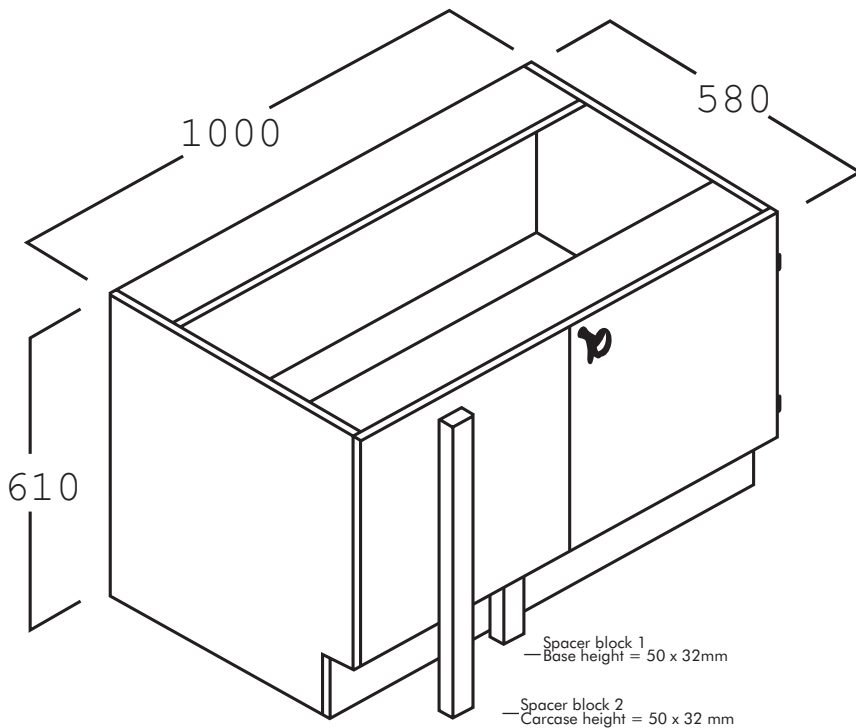

Low - Corner Bench Cupboard

Name: Low - Corner Bench Cupboard

Description: Low Height Corner Bench Cupboard with 1 Door, Fixed Panel and no benchtop. Built by Batger to NSW DET standards.

Code: REB114

Size: 1000W x 580D x 610H

Composition: 18mm Laminex E0 board
Adjustable feet for levelling (Internal)
1 Shelf
1 Door
Fixed Panel

Options: Benchtop
LH or RH Door
Colour
Handles
Castors

Colours

Handles

More colours available in the **Laminex Commercial Range** brochure on our website.