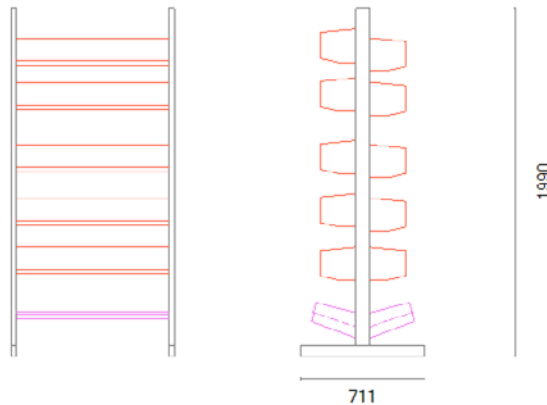

# Library Shelving

<b>Code</b>	<b>LS-792 &amp; LS-802 Single faced bays</b>
<b>Quantity</b>	1 x of each
<b>Bay dimensions</b>	LS-792 Initial bay 945 mm wide x 1075 mm high x 399 mm deep LS-802 Additional bay 915 mm wide x 1075 mm high x 399 mm deep
<b>Storage levels</b>	3 x standard upstand shelves 900w x 254d with endplates
<b>Storage capacity</b>	2.7 lineal metres per bay
<b>Finish</b>	White satin
<b>Warranty</b>	10 years

<b>Code</b>	<b>LS-872 &amp; LS-882 Single faced bays</b>
<b>Quantity</b>	1 x of each
<b>Bay dimensions</b>	LS-872 Initial bay 945 mm wide x 1075 mm high x 399 mm deep LS-882 Additional bay 915 mm wide x 1075 mm high x 399 mm deep
<b>Storage levels</b>	2 x standard upstand shelves 900w x 254d with endplates 1 x up-tilt shelf 900w x 254d with up-tilt end plates
<b>Storage capacity</b>	2.7 lineal metres per bay
<b>Finish</b>	White satin
<b>Warranty</b>	10 years

# Library Shelving

<b>Code</b>	<b>LS-1861 &amp; LS-1871 Double faced bays</b>
<b>Quantity</b>	1 x of each
<b>Bay dimensions</b>	LS-1861 Initial bay 945 mm wide x 1535 mm high x 711 mm deep LS-1871 Additional bay 915 mm wide x 1535 mm high x 711 mm deep
<b>Storage levels</b>	12 x CD/DVD shelf assemblies 900w x 150d
<b>Storage capacity</b>	10.8 lineal metres per bay
<b>Finish</b>	White satin
<b>Warranty</b>	10 years

<b>Code</b>	<b>LS-1713 Mobile double faced bay</b>
<b>Quantity</b>	1 x of
<b>Bay dimensions</b>	LS-1713 Single bay 945 mm wide x approx. 1200 mm high x 711 mm deep Including post centre cross bracing, 2 x swivel castors and 2 x castors braked
<b>Storage levels</b>	2 x standard upstand shelves 900w x 305d with end plates 4 x Magazine display shelves deep front lip 900w x 305d on quadrants
<b>Storage capacity</b>	5.4 lineal metres per bay
<b>Finish</b>	White satin
<b>Warranty</b>	10 years