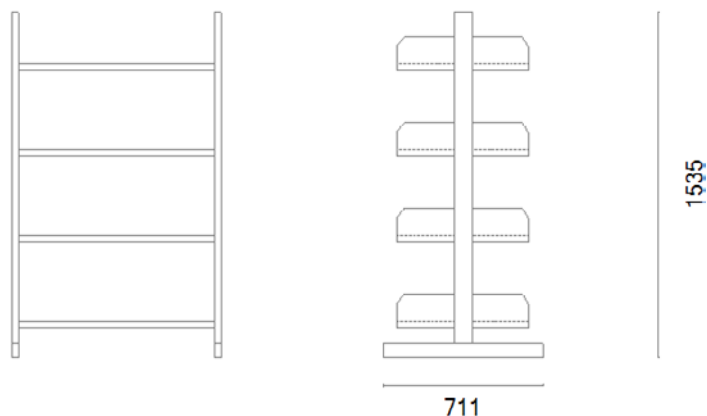

<b>Code</b>	<b>LS-872 &amp; LS-882 Single faced bays</b>
<b>Quantity</b>	1 x of each
<b>Bay dimensions</b>	LS-872 Initial bay 945 mm wide x 1075 mm high x 399 mm deep LS-882 Additional bay 915 mm wide x 1075 mm high x 399 mm deep
<b>Storage levels</b>	2 x standard upstand shelves 900w x 254d with endplates 1 x up-tilt shelf 900w x 254d with up-tilt end plates
<b>Storage capacity</b>	2.7 lineal metres per bay
<b>Finish</b>	White satin
<b>Warranty</b>	10 years

# Library Shelving

<b>Code</b>	<b>LS-1861 &amp; LS-1871 Double faced bays</b>
<b>Quantity</b>	1 x of each
<b>Bay dimensions</b>	LS-1861 Initial bay 945 mm wide x 1535 mm high x 711 mm deep LS-1871 Additional bay 915 mm wide x 1535 mm high x 711 mm deep
<b>Storage levels</b>	12 x CD/DVD shelf assemblies 900w x 150d
<b>Storage capacity</b>	10.8 lineal metres per bay
<b>Finish</b>	White satin
<b>Warranty</b>	10 years

# Library Shelving

<b>Code</b>	<b>LS-1742 &amp; LS-1752 Double faced bays</b>
<b>Quantity</b>	1 x of each
<b>Bay dimensions</b>	LS-1742 Initial bay 945 mm wide x 1535 mm high x 711 mm deep LS-1752 Additional bay 915 mm wide x 1535 mm high x 711 mm deep
<b>Storage levels</b>	8 x standard upstand shelves 900w x 254d with endplates
<b>Storage capacity</b>	7.2 lineal metres per bay
<b>Finish</b>	White satin
<b>Warranty</b>	10 years

<b>Code</b>	<b>LS-1713 Mobile double faced bay</b>
<b>Quantity</b>	1 x of
<b>Bay dimensions</b>	LS-1713 Single bay 945 mm wide x approx. 1200 mm high x 711 mm deep Including post centre cross bracing, 2 x swivel castors and 2 x castors braked
<b>Storage levels</b>	2 x standard upstand shelves 900w x 305d with end plates 4 x Magazine display shelves deep front lip 900w x 305d on quadrants
<b>Storage capacity</b>	5.4 lineal metres per bay
<b>Finish</b>	White satin
<b>Warranty</b>	10 years