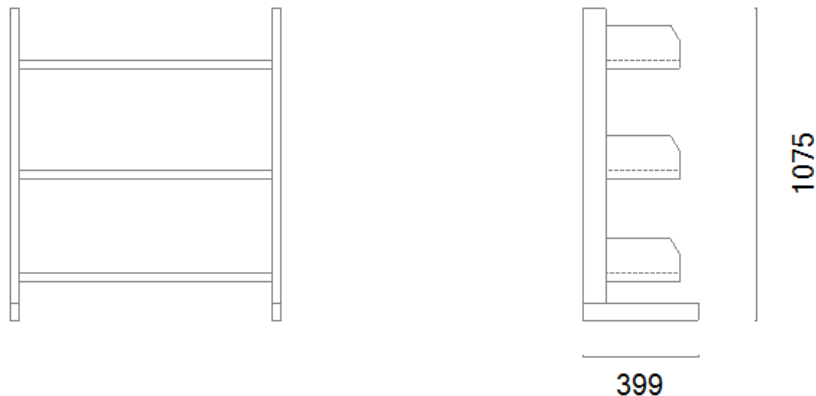

# Library Shelving

<b>Code</b>	<b>LS-792 &amp; LS-802 Single faced bays</b>
<b>Quantity</b>	1 x of each
<b>Bay dimensions</b>	LS-792 Initial bay 945 mm wide x 1075 mm high x 399 mm deep LS-802 Additional bay 915 mm wide x 1075 mm high x 399 mm deep
<b>Storage levels</b>	3 x standard upstand shelves 900w x 254d with endplates
<b>Storage capacity</b>	2.7 lineal metres per bay
<b>Finish</b>	White satin
<b>Warranty</b>	10 years

<b>Code</b>	<b>LS-872 &amp; LS-882 Single faced bays</b>
<b>Quantity</b>	1 x of each
<b>Bay dimensions</b>	LS-872 Initial bay 945 mm wide x 1075 mm high x 399 mm deep LS-882 Additional bay 915 mm wide x 1075 mm high x 399 mm deep
<b>Storage levels</b>	2 x standard upstand shelves 900w x 254d with endplates 1 x up-tilt shelf 900w x 254d with up-tilt end plates
<b>Storage capacity</b>	2.7 lineal metres per bay
<b>Finish</b>	White satin
<b>Warranty</b>	10 years

# Library Shelving

<b>Code</b>	<b>LS-1861 &amp; LS-1871 Double faced bays</b>
<b>Quantity</b>	1 x of each
<b>Bay dimensions</b>	LS-1861 Initial bay 945 mm wide x 1535 mm high x 711 mm deep LS-1871 Additional bay 915 mm wide x 1535 mm high x 711 mm deep
<b>Storage levels</b>	12 x CD/DVD shelf assemblies 900w x 150d
<b>Storage capacity</b>	10.8 lineal metres per bay
<b>Finish</b>	White satin
<b>Warranty</b>	10 years

<b>Code</b>	<b>LS-1713 Mobile double faced bay</b>
<b>Quantity</b>	1 x of
<b>Bay dimensions</b>	LS-1713 Single bay 945 mm wide x approx. 1200 mm high x 711 mm deep Including post centre cross bracing, 2 x swivel castors and 2 x castors braked
<b>Storage levels</b>	2 x standard upstand shelves 900w x 305d with end plates 4 x Magazine display shelves deep front lip 900w x 305d on quadrants
<b>Storage capacity</b>	5.4 lineal metres per bay
<b>Finish</b>	White satin
<b>Warranty</b>	10 years