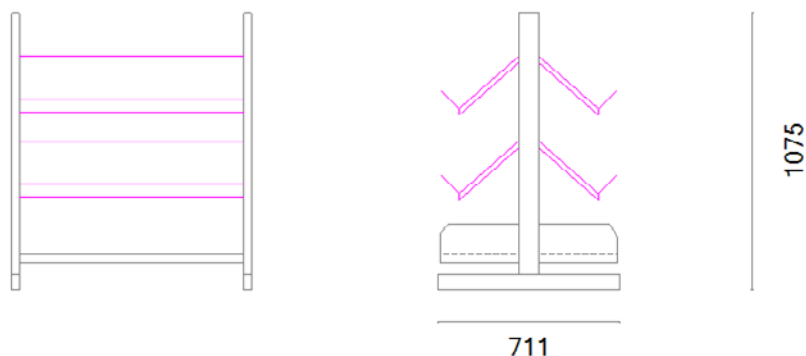

<b>Code</b>	<b>LS-872 &amp; LS-882 Single faced bays</b>
<b>Quantity</b>	1 x of each
<b>Bay dimensions</b>	LS-872 Initial bay 945 mm wide x 1075 mm high x 399 mm deep LS-882 Additional bay 915 mm wide x 1075 mm high x 399 mm deep
<b>Storage levels</b>	2 x standard upstand shelves 900w x 254d with endplates 1 x up-tilt shelf 900w x 254d with up-tilt end plates
<b>Storage capacity</b>	2.7 lineal metres per bay
<b>Finish</b>	White satin
<b>Warranty</b>	10 years

# Library Shelving

<b>Code</b>	<b>LS-1861 &amp; LS-1871 Double faced bays</b>
<b>Quantity</b>	1 x of each
<b>Bay dimensions</b>	LS-1861 Initial bay 945 mm wide x 1535 mm high x 711 mm deep LS-1871 Additional bay 915 mm wide x 1535 mm high x 711 mm deep
<b>Storage levels</b>	12 x CD/DVD shelf assemblies 900w x 150d
<b>Storage capacity</b>	10.8 lineal metres per bay
<b>Finish</b>	White satin
<b>Warranty</b>	10 years

# Library Shelving

<b>Code</b>	<b>LS-1742 &amp; LS-1752 Double faced bays</b>
<b>Quantity</b>	1 x of each
<b>Bay dimensions</b>	LS-1742 Initial bay 945 mm wide x 1535 mm high x 711 mm deep LS-1752 Additional bay 915 mm wide x 1535 mm high x 711 mm deep
<b>Storage levels</b>	8 x standard upstand shelves 900w x 254d with endplates
<b>Storage capacity</b>	7.2 lineal metres per bay
<b>Finish</b>	White satin
<b>Warranty</b>	10 years

<b>Code</b>	<b>LS-1713 Mobile double faced bay</b>
<b>Quantity</b>	1 x of
<b>Bay dimensions</b>	LS-1713 Single bay 945 mm wide x approx. 1200 mm high x 711 mm deep Including post centre cross bracing, 2 x swivel castors and 2 x castors braked
<b>Storage levels</b>	2 x standard upstand shelves 900w x 305d with end plates 4 x Magazine display shelves deep front lip 900w x 305d on quadrants
<b>Storage capacity</b>	5.4 lineal metres per bay
<b>Finish</b>	White satin
<b>Warranty</b>	10 years