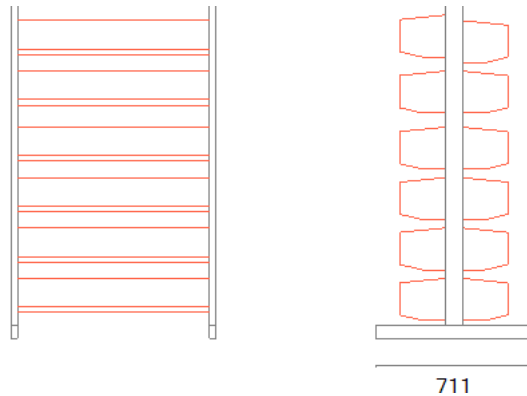

# Library Shelving

<b>Code</b>	<b>LS-792 &amp; LS-802 Single faced bays</b>
<b>Quantity</b>	1 x of each
<b>Bay dimensions</b>	LS-792 Initial bay 945 mm wide x 1075 mm high x 399 mm deep LS-802 Additional bay 915 mm wide x 1075 mm high x 399 mm deep
<b>Storage levels</b>	3 x standard upstand shelves 900w x 254d with endplates
<b>Storage capacity</b>	2.7 lineal metres per bay
<b>Finish</b>	White satin
<b>Warranty</b>	10 years

<b>Code</b>	<b>LS-872 &amp; LS-882 Single faced bays</b>
<b>Quantity</b>	1 x of each
<b>Bay dimensions</b>	LS-872 Initial bay 945 mm wide x 1075 mm high x 399 mm deep LS-882 Additional bay 915 mm wide x 1075 mm high x 399 mm deep
<b>Storage levels</b>	2 x standard upstand shelves 900w x 254d with endplates 1 x up-tilt shelf 900w x 254d with up-tilt end plates
<b>Storage capacity</b>	2.7 lineal metres per bay
<b>Finish</b>	White satin
<b>Warranty</b>	10 years

# Library Shelving

<b>Code</b>	<b>LS-1861 &amp; LS-1871 Double faced bays</b>
<b>Quantity</b>	1 x of each
<b>Bay dimensions</b>	LS-1861 Initial bay 945 mm wide x 1535 mm high x 711 mm deep LS-1871 Additional bay 915 mm wide x 1535 mm high x 711 mm deep
<b>Storage levels</b>	12 x CD/DVD shelf assemblies 900w x 150d
<b>Storage capacity</b>	10.8 lineal metres per bay
<b>Finish</b>	White satin
<b>Warranty</b>	10 years

<b>Code</b>	<b>LS-1713 Mobile double faced bay</b>
<b>Quantity</b>	1 x of
<b>Bay dimensions</b>	LS-1713 Single bay 945 mm wide x approx. 1200 mm high x 711 mm deep Including post centre cross bracing, 2 x swivel castors and 2 x castors braked
<b>Storage levels</b>	2 x standard upstand shelves 900w x 305d with end plates 4 x Magazine display shelves deep front lip 900w x 305d on quadrants
<b>Storage capacity</b>	5.4 lineal metres per bay
<b>Finish</b>	White satin
<b>Warranty</b>	10 years