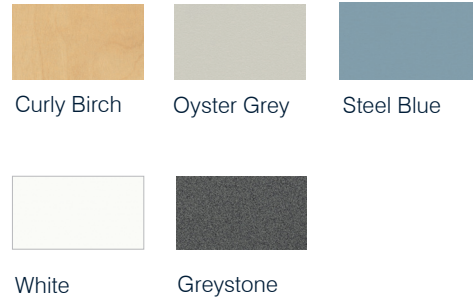

Cantilever 450 Desk + Tray
RET0945T
W600 D450 H720

Cantilever 450 Desk
RET0945
W600 D450 H720

OPTIONS

- Wide range of table top colours (see House Colours)
- Writable Top (Wilsonart Markerboard / Laminex Diamond Gloss)
- Frame colour (See House Colours)
- Compact laminate
- Clear or black polished edge

COMPOSITION

18mm Laminate top (Laminex E0 board)
ERW commercial grade powder coated steel frame

Core Range

Premium Range

FRAME COLOURS