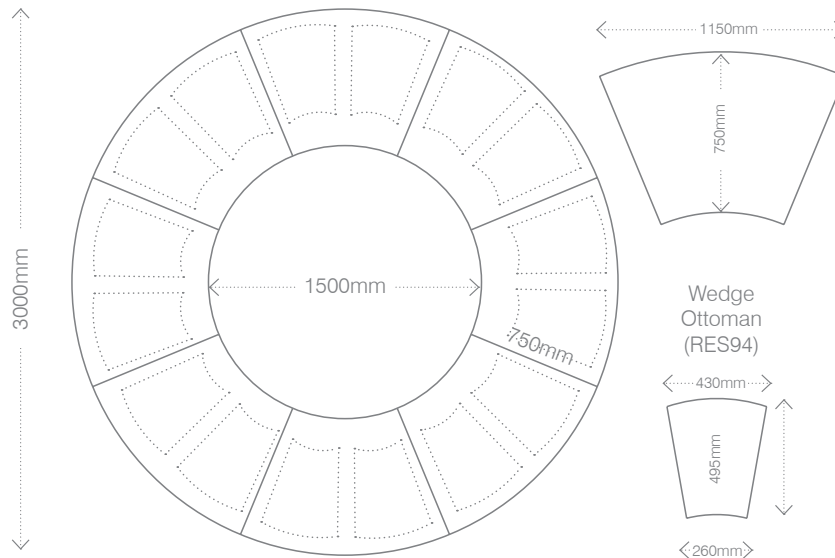

ORBIT SUITE

RET135 (LARGE)
RET136 (SMALL)

Large Orbit Suite (RET135) 16 Wedge Ottomans - 8 tables